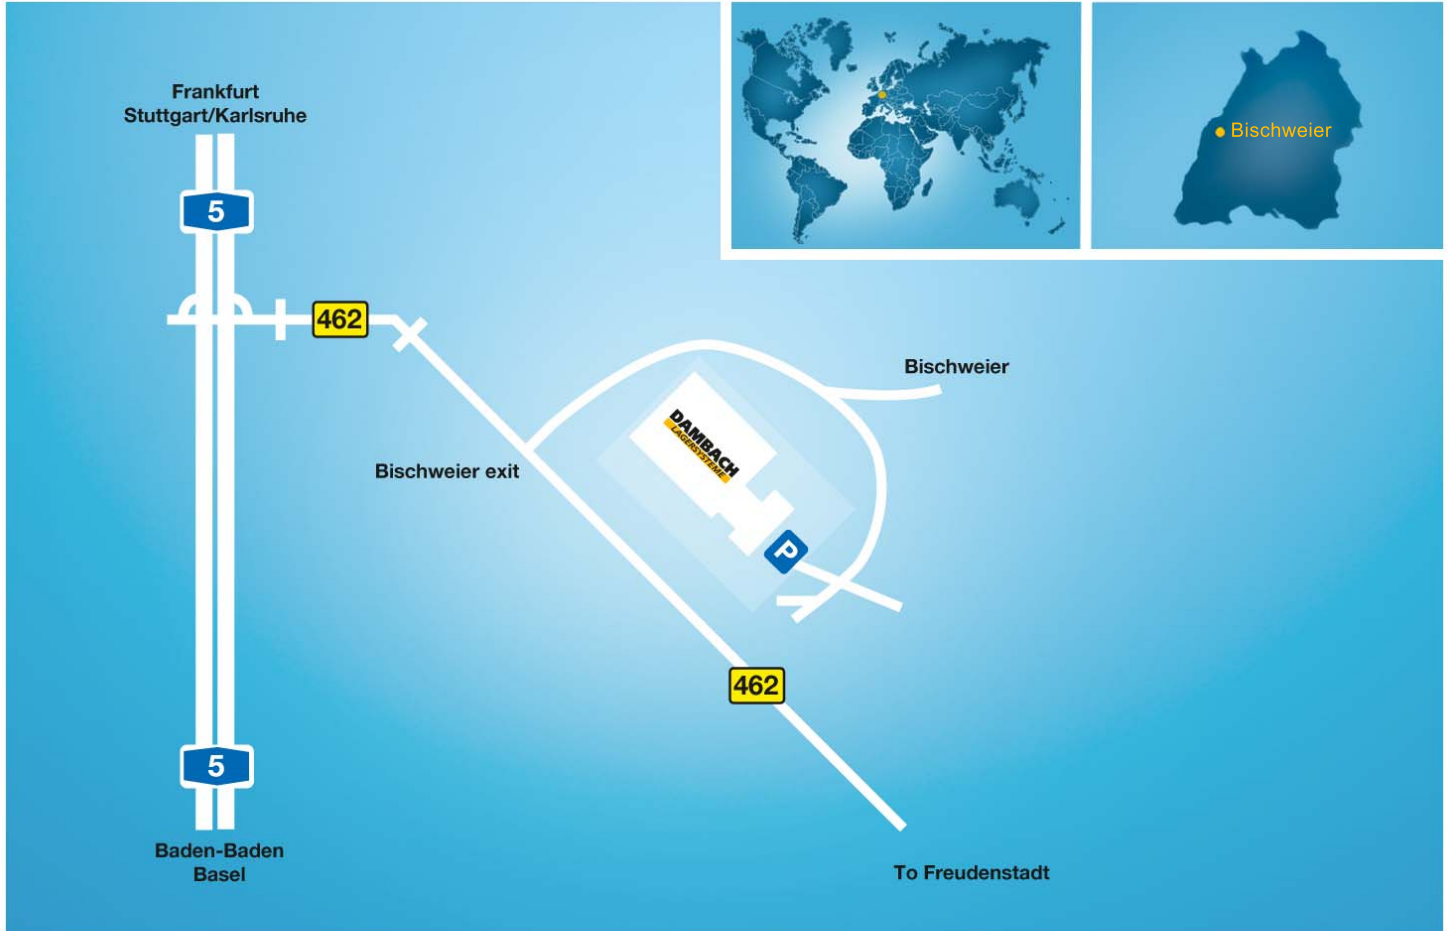

How to find us:  
Find your way to  
Dambach Lagersysteme.

**From Basel:**

Take the A5 motorway towards Karlsruhe and leave the motorway at the Rastatt exit.  
From there take the B 462 towards Freudenstadt.  
After about 3 km use the exit Bischweier.  
Following this road about 400 m.  
After the right hand bend turn right into Dambach Lagersysteme car park.

**From Frankfurt or Stuttgart:**

Take the A5 or A8 motorway towards Karlsruhe and from there continue towards Basel; leave the motorway at the Rastatt exit.  
From there, take the B 462 towards Freudenstadt.  
After about 3 km use the exit Bischweier.  
Following this road about 400 m.  
After the right hand bend turn right into Dambach Lagersysteme car park.